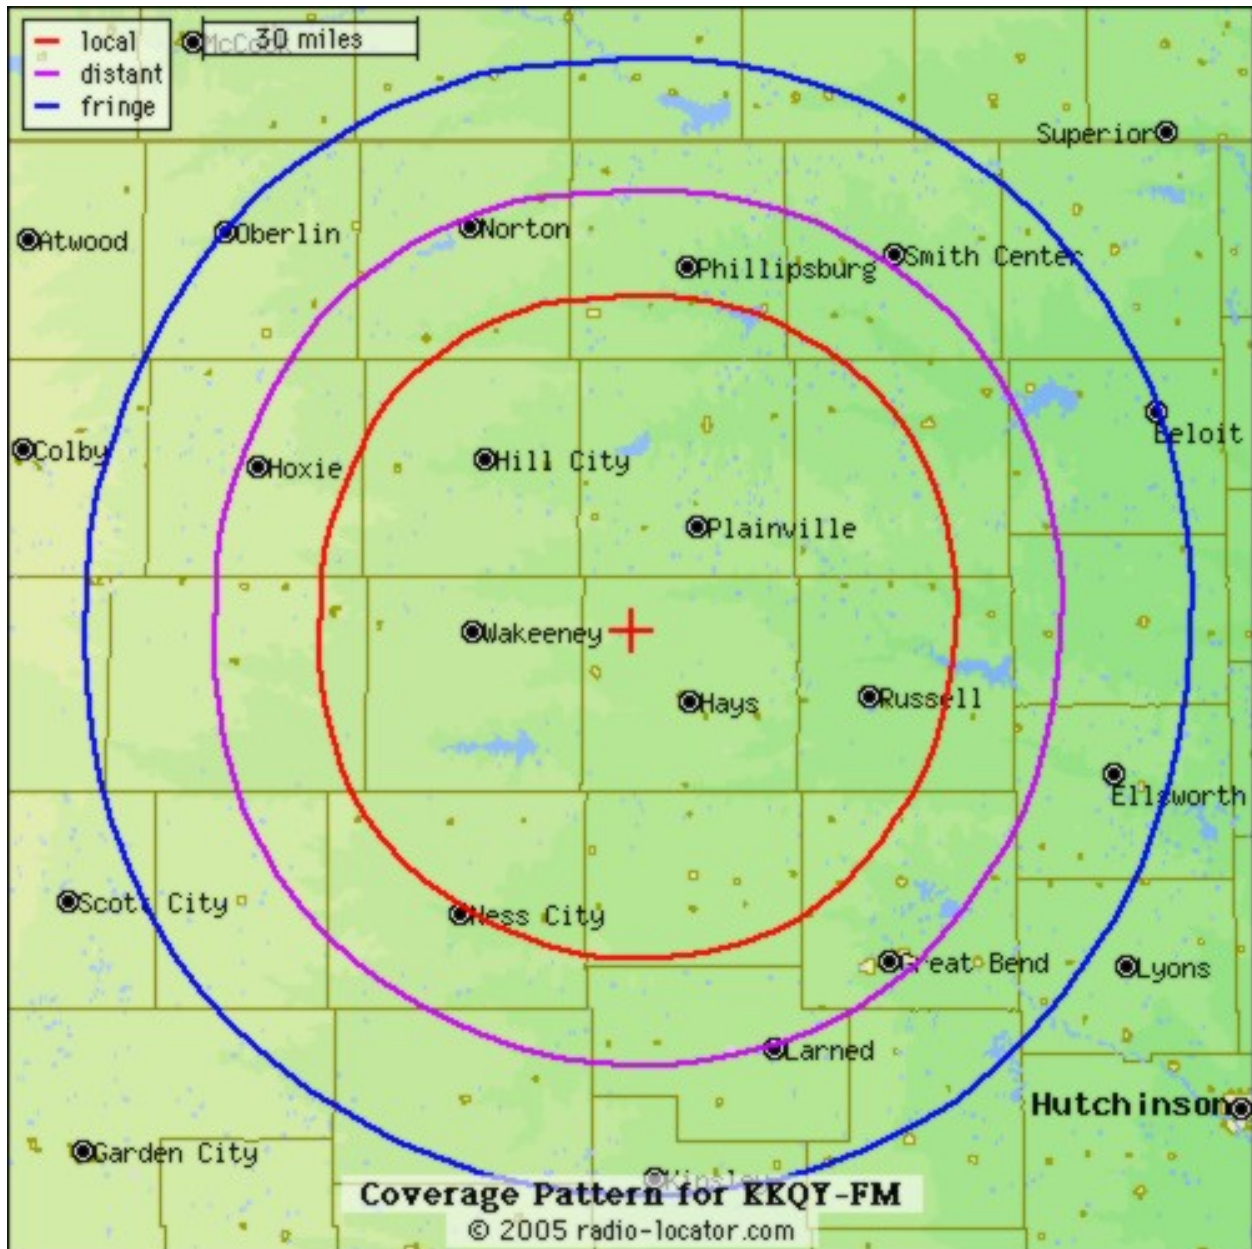

Marital Status

"Our Listeners are Your Potential Customers!"

KKQY FM "Hot Country" Maps

2300 Hall St, Hays, Kansas 67601
785-625-2578

KKQY Listening Area includes the cities of Hays, Ellis, WaKeeney, Plainville, Hill City, Stockton, Phillipsburg, LaCrosse, Russell, Great Bend, Ness City and other communities within a 21 county area.

KKQY FM "Hot Country"

Programming

2300 Hall St, Hays, Kansas 67601

785-625-2578

KKQY 101.9, Y102, features a Hot Country Format with syndicated shows from Lia Knight, Crook & Chase, New Music Nashville, America's Grand Ole Opry Weekend, and NASCAR USA, as well as NASCAR races, and a local high school Area Game of the Week. KKQY features mornings with Todd Haskell and Mike Holliday", afternoons with Matt Gervais, and Carly Evans with your "5:09 BullRide."