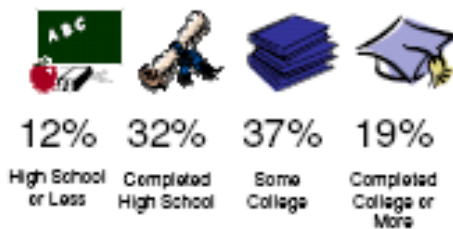

Hot Country Listener Profile

Gender

Household Income

Education

Home Ownership

65% Own Home

Demographic Breakout

Source: Radio Advertising Bureau

Occupation

Professional and Related Occupations	12%
Management, Business and Financial	9%
Sales and Office	23%
Natural Resources, Construction, Maintenance	9%
Other	25%

Households with Children

58% have children at home