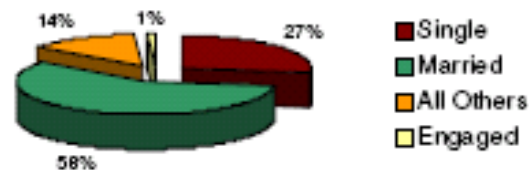

Marital Status