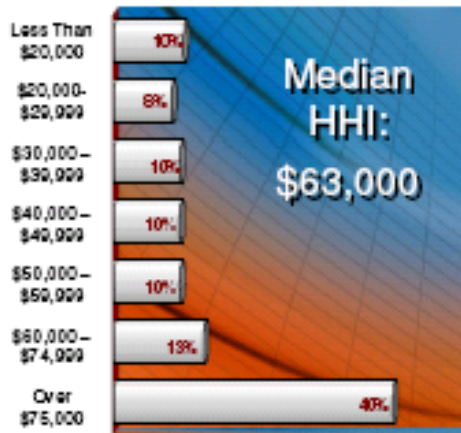

Adult Contemporary Listener Profile

Gender

Household Income

Education

Home Ownership

72%
Own Home

Demographic Breakout

Source: Radio Advertising Bureau