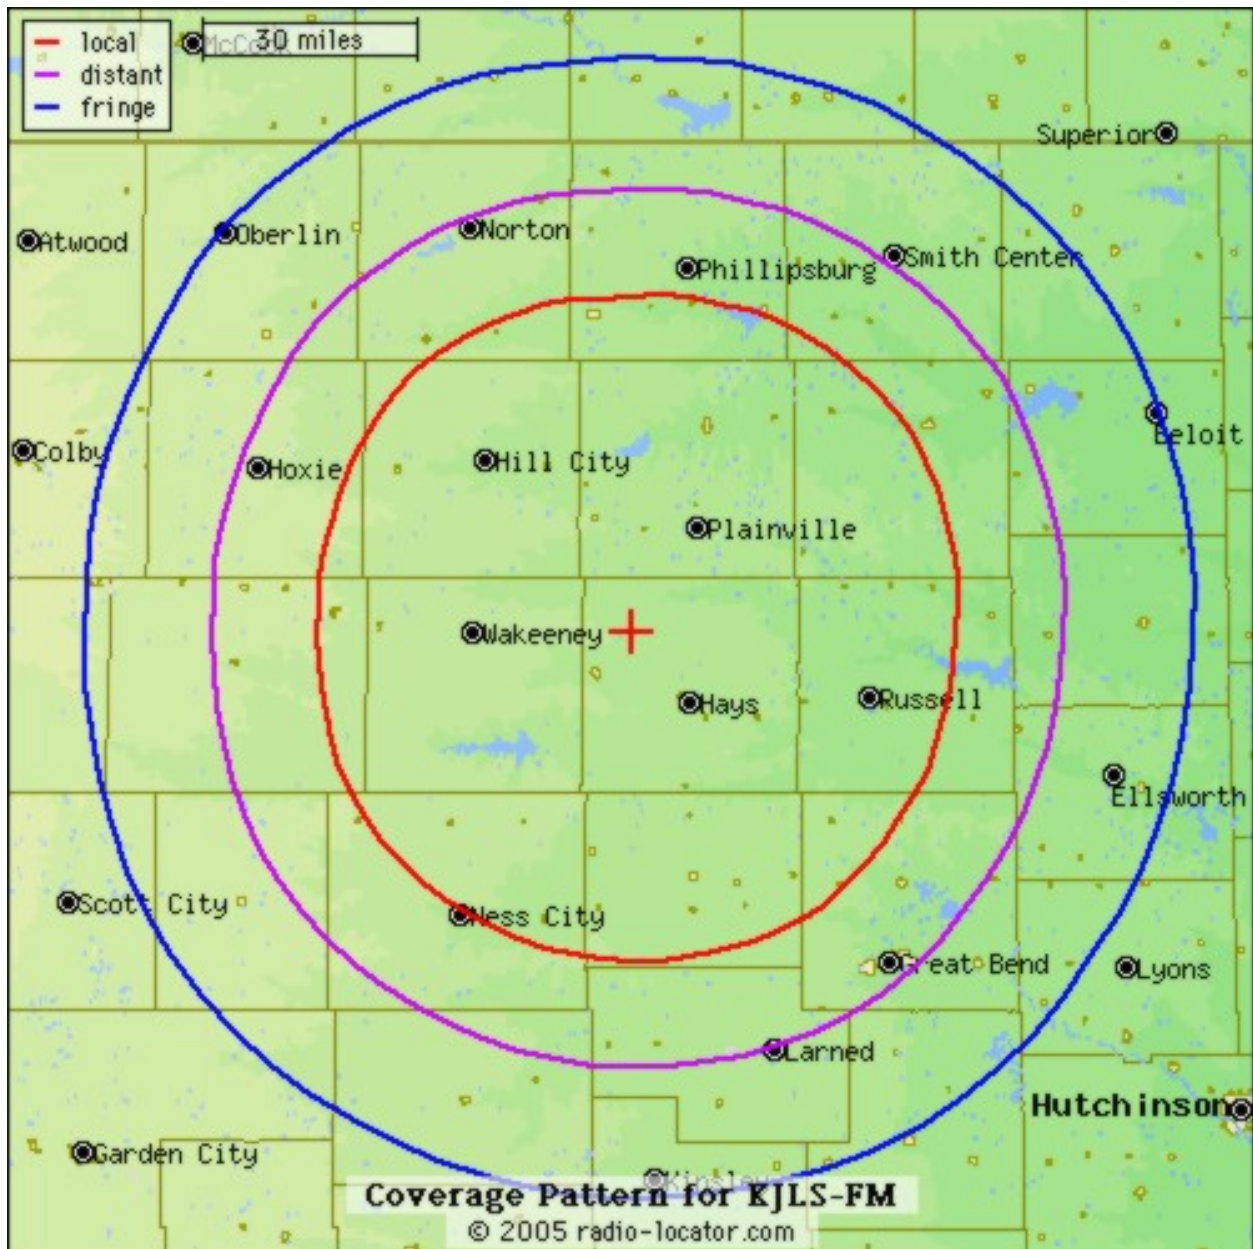

Occupation

Professional and Related Occupations	16%
Management, Business and Financial	13%
Sales and Office	23%
Natural Resources, Construction, Maintenance	6%
Other	19%

Households with Children

50%
have children
at home

Marital Status

KJLS FM "Adult Contemporary" Maps

2300 Hall St, Hays, Kansas 67601
785-625-2578, www.kjls.com

KKQY Listening Area includes the cities of Hays, Ellis, WaKeeney, Plainville, Hill City, Stockton, Phillipsburg, LaCrosse, Russell, Great Bend, Ness City and other communities within a 21 county area.

KJLS FM "Adult Contemporary"

Programming

2300 Hall St, Hays, Kansas 67601

785-625-2578, www.kjls.com

KJLS, Mix 103 FM, features an Adult Contemporary Format with syndicated shows from Rick Dees Top 40 Countdown, Backtrax USA - 80's & 90's, Leeza Gibbons Hollywood Confidential, and Sunrise. KJLS is the Home of Fort Hays State University Tiger Sports, and features Wake Up with Dustin Armbruster, the Friday Night Block Party, and Fr. Mike Scully's Message At The Top.