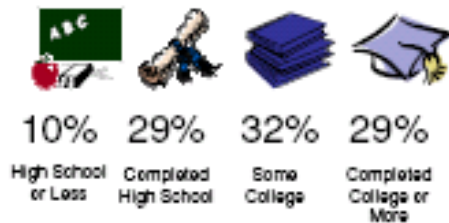

Adult Contemporary Listener Profile

Gender

Household Income

Education

Home Ownership

72%
Own Home

Demographic Breakout

Source: Radio Advertising Bureau

Occupation

Professional and Related Occupations	16%
Management, Business and Financial	13%
Sales and Office	23%
Natural Resources, Construction, Maintenance	6%
Other	19%

Households with Children

50%
have children
at home