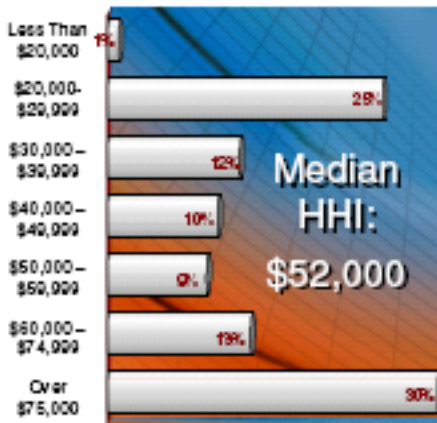

Real Country Listener Profile

Gender

Household Income

Education

Home Ownership

73% Own Home

Demographic Breakout

Source: Radio Advertising Bureau