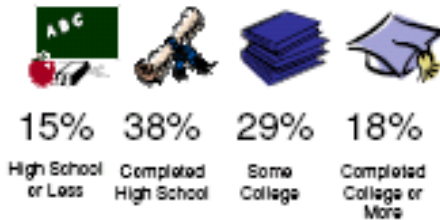

Real Country Listener Profile

Gender

Household Income

Education

Home Ownership

Demographic Breakout

Source: Radio Advertising Bureau

Occupation

Professional and Related Occupations	12%
Management, Business and Financial	10%
Sales and Office	17%
Natural Resources, Construction, Maintenance	9%
Other	21%

Households with Children

Marital Status

"Our Listeners are your potential customers"