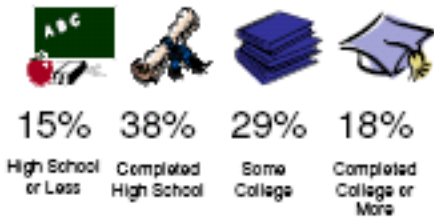

Real Country Listener Profile

Gender

Household Income

Education

Home Ownership

73% Own Home

Demographic Breakout

Source: Radio Advertising Bureau

Occupation

Professional and Related Occupations	12%
Management, Business and Financial	10%
Sales and Office	17%
Natural Resources, Construction, Maintenance	9%
Other	21%

Households with Children

45% have children at home