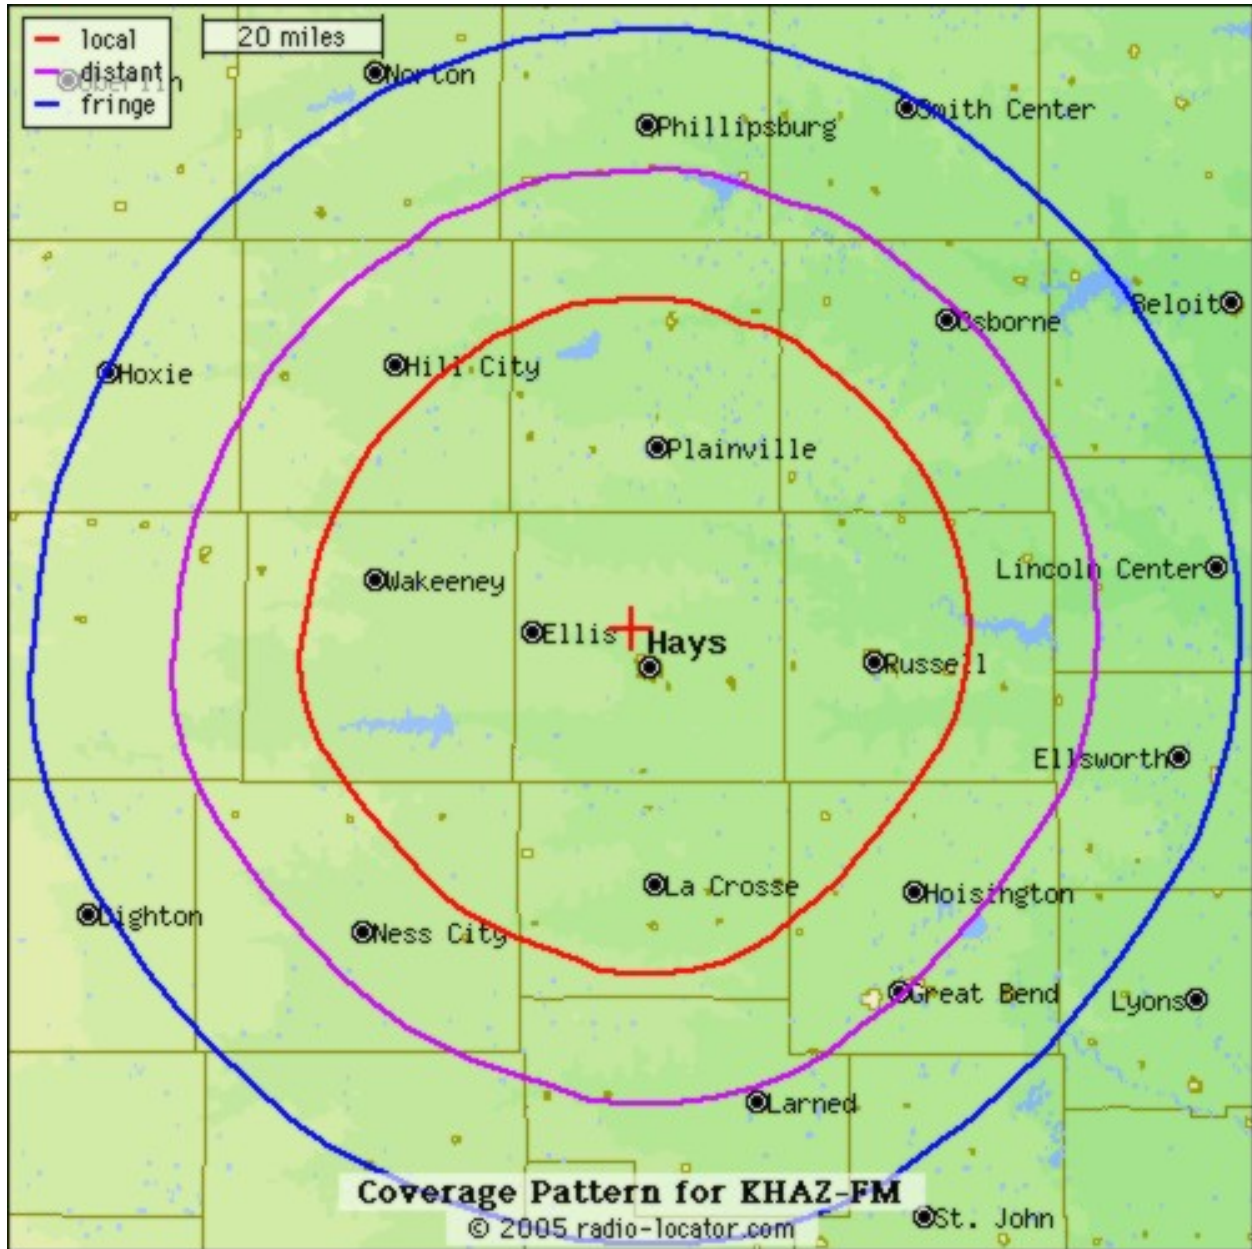

Real Country Listener Profile

Gender

Household Income

Education

Home Ownership

Demographic Breakout

Source: Radio Advertising Bureau

Occupation

Professional and Related Occupations	12%
Management, Business and Financial	10%
Sales and Office	17%
Natural Resources, Construction, Maintenance	9%
Other	21%

Households with Children

Marital Status

"Our Listeners are your potential customers"

KHAZ FM "Real Country" Maps

2300 Hall St, Hays, Kansas 67601
785-625-2578

KHAZ Listening Area includes the cities of Hays, Ellis, WaKeeney, Plainville, Hill City, Stockton, LaCrosse, Russell, Hoisington, Great Bend, Ness City and other communities within a 18 county area.