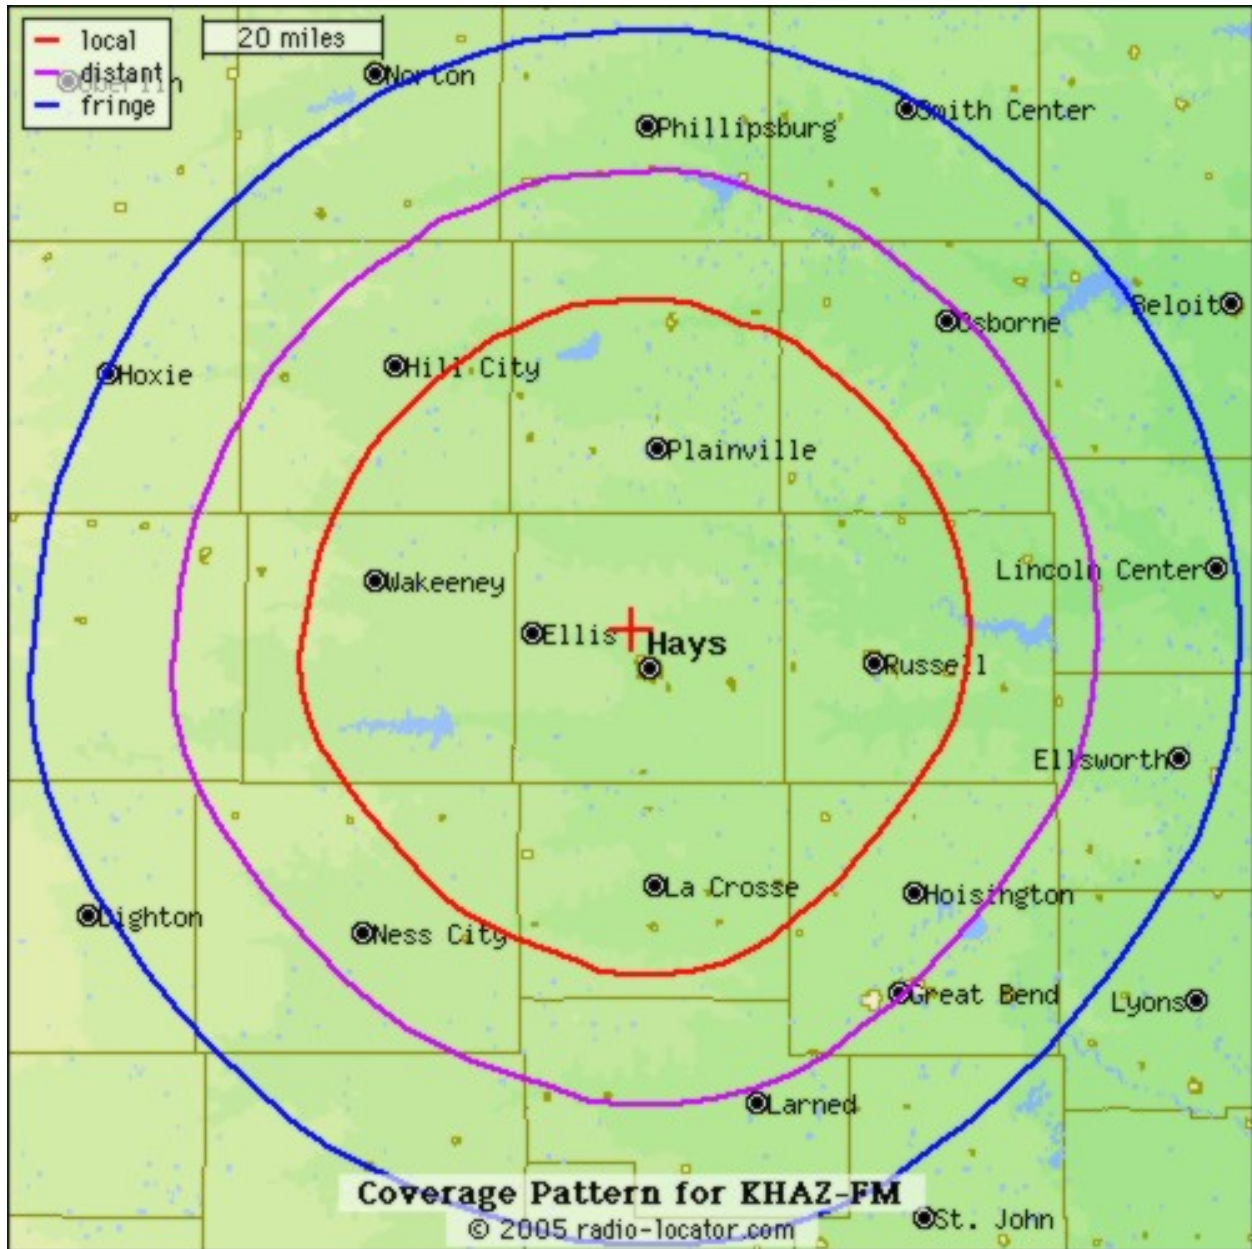

Marital Status

“Our Listeners are your potential customers”

KHAZ FM "Real Country" Maps

2300 Hall St, Hays, Kansas 67601
785-625-2578, www.99kzcountry.com

KKQY Listening Area includes the cities of Hays, Ellis, WaKeeney, Plainville, Hill City, Stockton, LaCrosse, Russell, Hoisington, Great Bend, Ness City and other communities within a 18 county area.